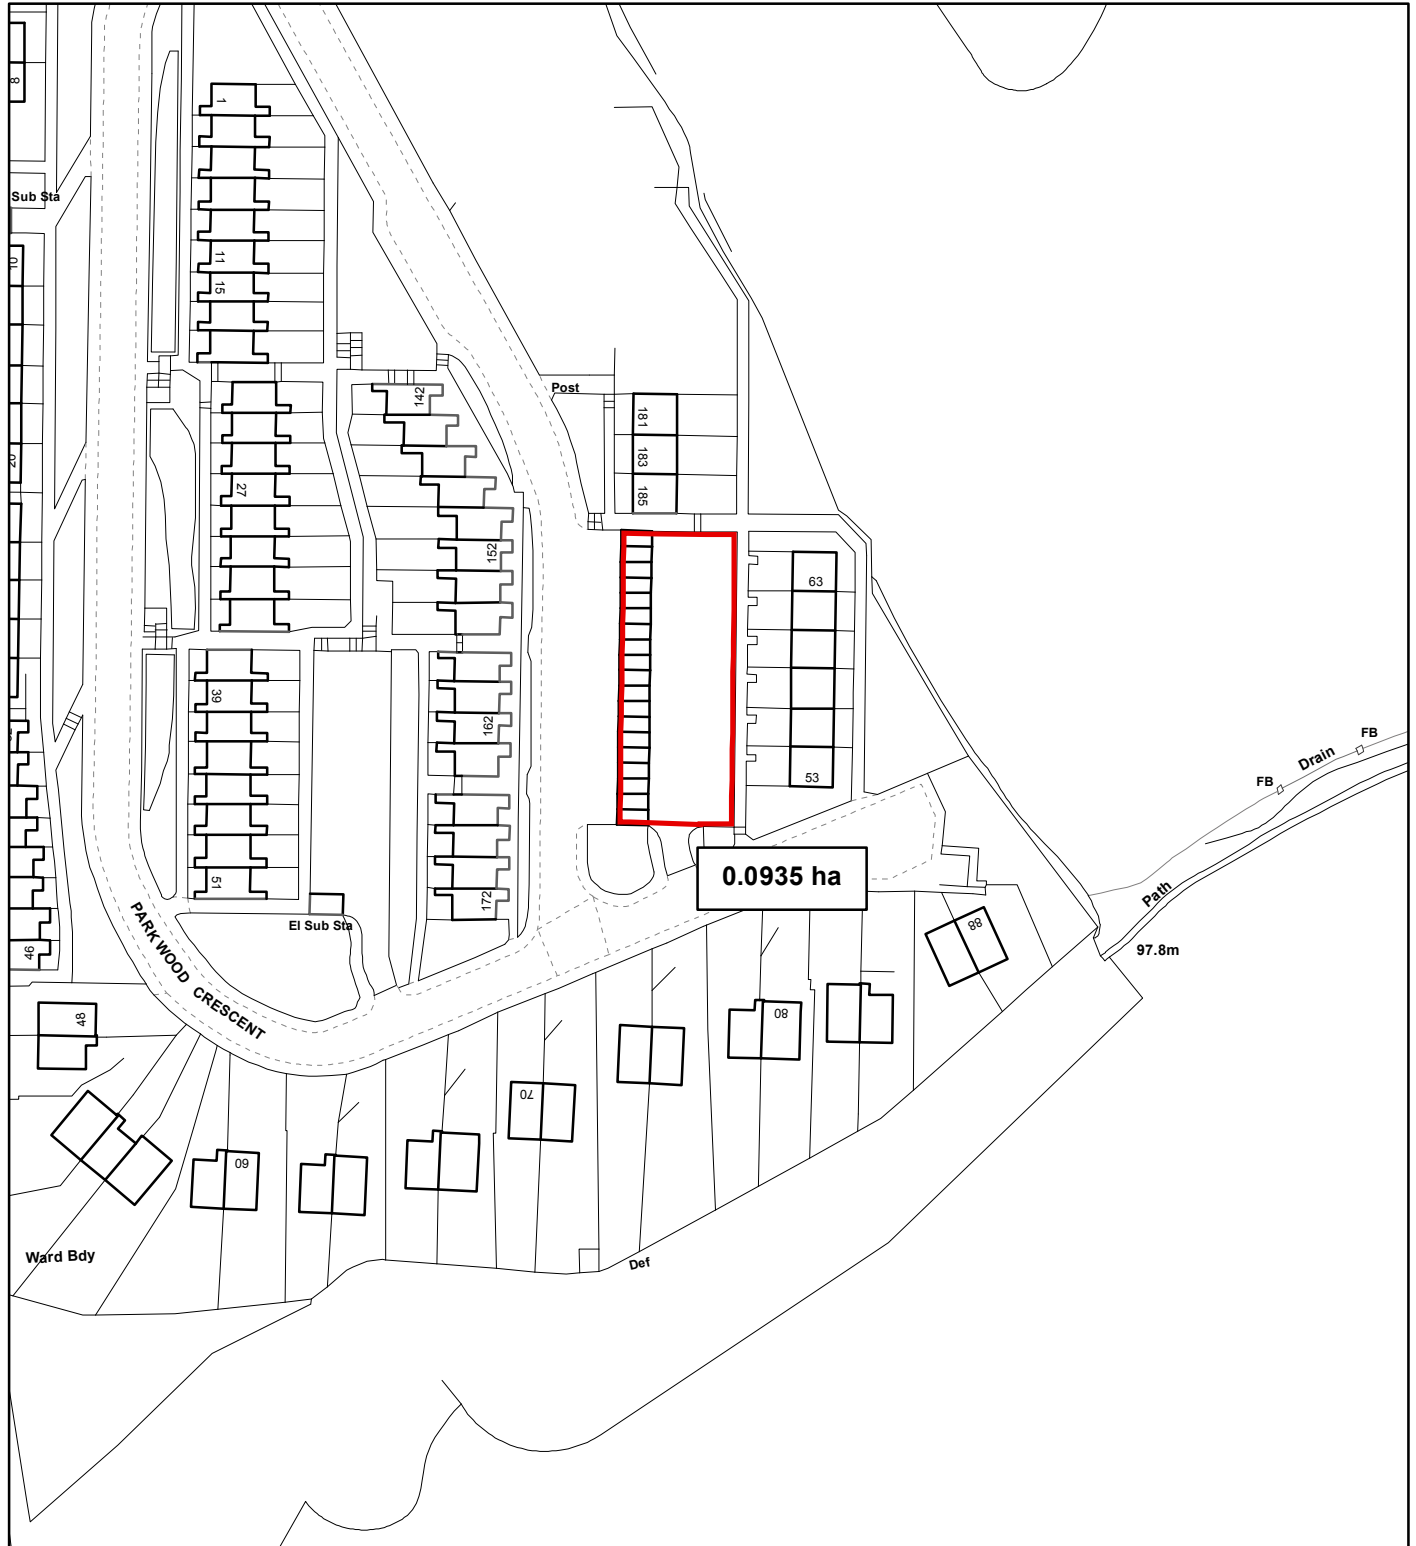

**PARKWOOD ROAD GARAGES - SECOND SITE
BEESTON
LEEDS
LS11**

Leeds
CITY COUNCIL

(c) Crown Copyright and database right [2014]
Ordnance Survey LA100019567

PREP BY M. CORDINGLEY

Date: 11/11/2014

OS No SE2829SE

Scale 1:1,250

PLAN No 17900/A